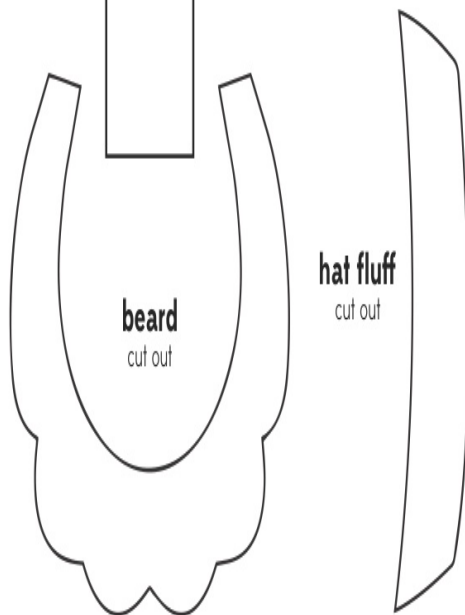

Moving Santa Craft Template

body
print on red paper

belt
trace on black paper

inner buckle
trace on black paper

sleeve puff
cut out

hat
trace on red paper

hat pom
cut out

mustache
cut out

face

outer buckle
trace on yellow paper

beard
cut out

hat fluff
cut out

arms
trace on red paper