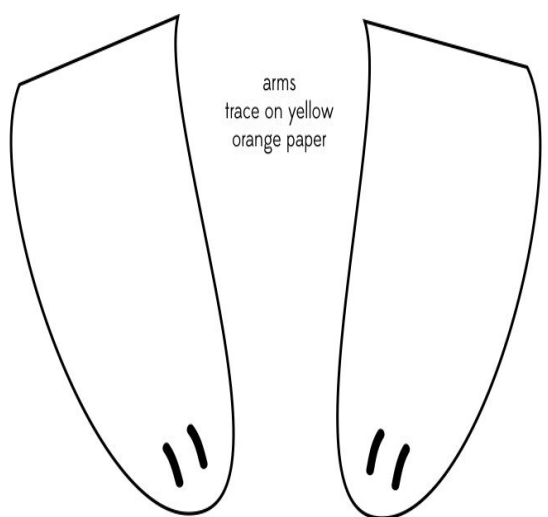

Lion Paper Bag Puppet Craft

mane
trace on orange or brown paper

cheeks
trace on pink paper

eyes
cut out

head
trace on yellow orange paper

main body portion
print on yellow orange paper

tail fur
trace on orange paper

tail
trace on yellow
orange paper

mouth/nose
trace on cream paper

arms
trace on yellow
orange paper