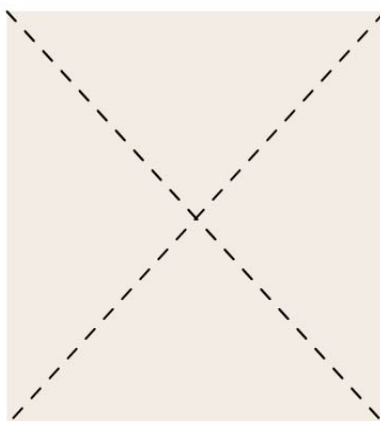

# Measuring Tape Snap Bag

1x Outside: 7" x 10"

1x Inside 7" x 14"

2x Pull Tabs : 4"x4"

1x Outside: 2" x 5<sup>1/2</sup>"