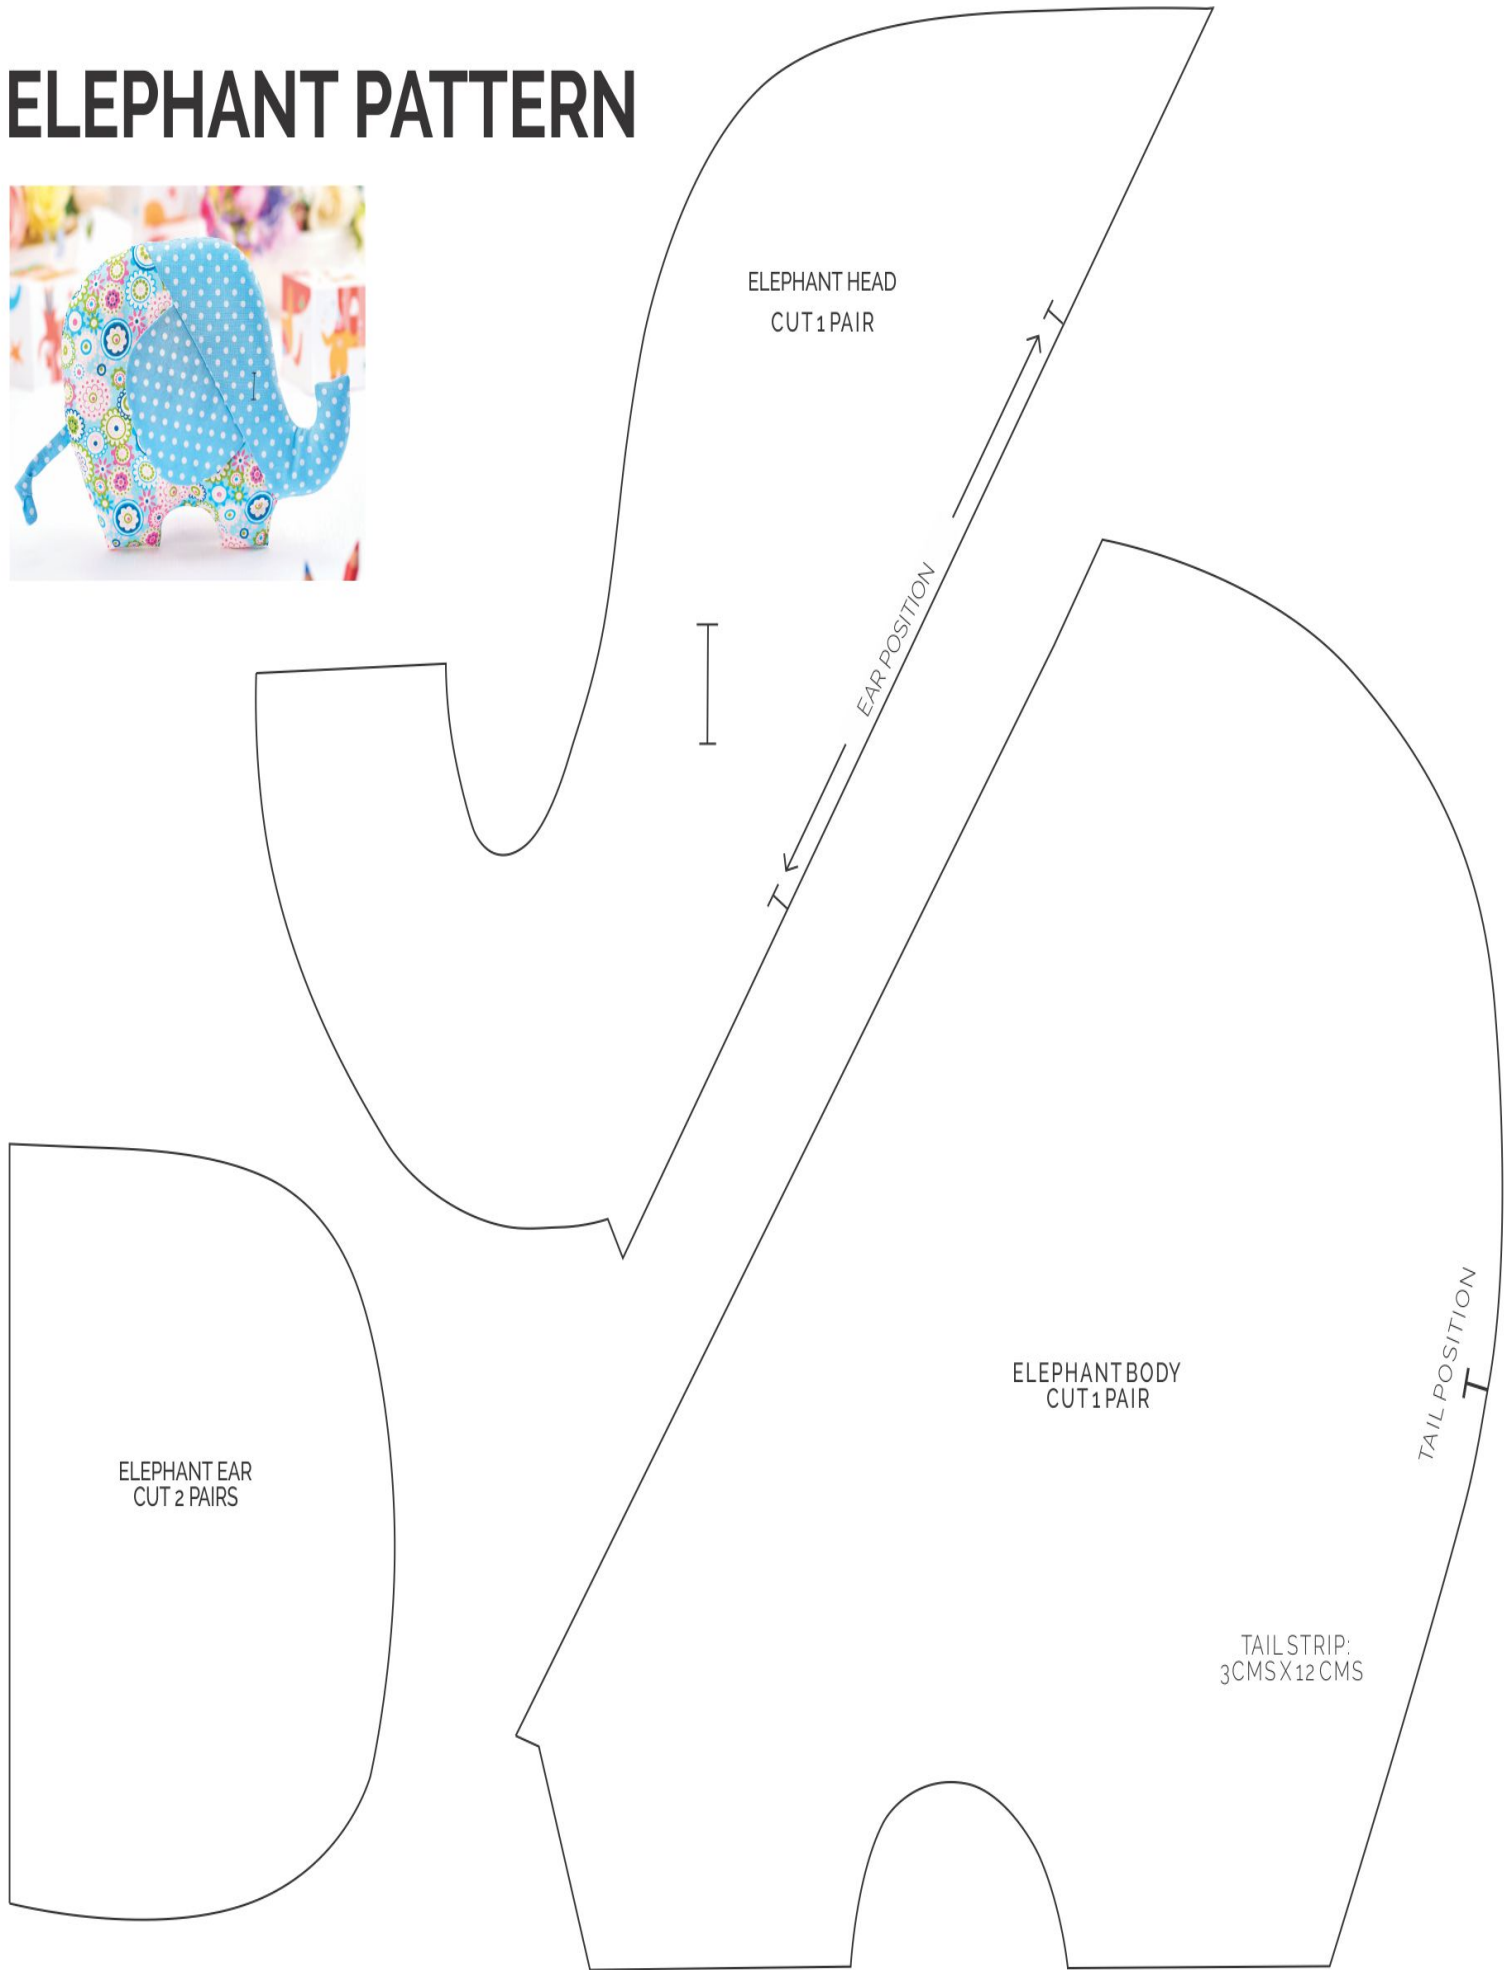

ELEPHANT PATTERN

ELEPHANT HEAD
CUT 1 PAIR

I

EAR POSITION

T

ELEPHANT BODY
CUT 1 PAIR

TAIL POSITION
T

ELEPHANT EAR
CUT 2 PAIRS

TAIL STRIP:
3CMS X 12CMS