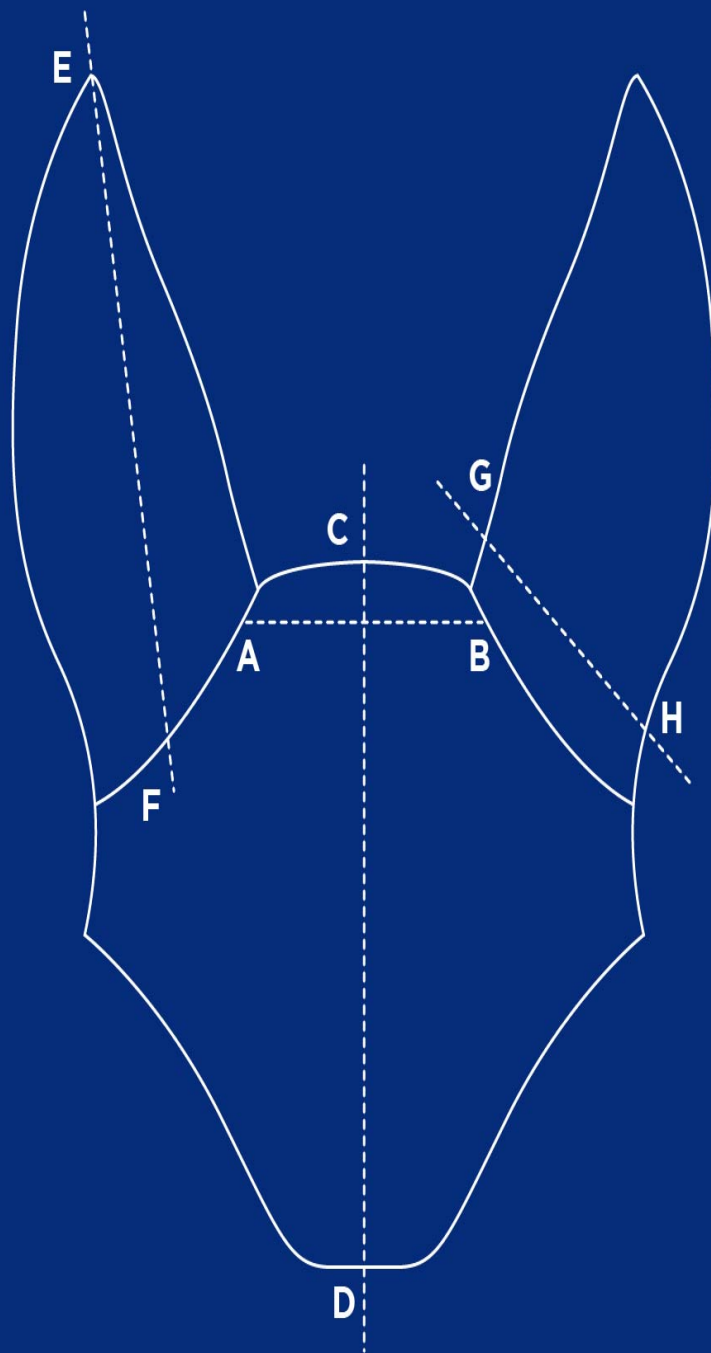

# EAR BONNET

SIZE	A-B Distance between ears	C-D Length of front section	E-F Length of ears	G-H Circumference of base of ear
Size XL	11 cm	24 cm	19,5 cm	23 cm
Size L	11 cm	24 cm	18 cm	22 cm
Size M	9 cm	22 cm	16 cm	21 cm