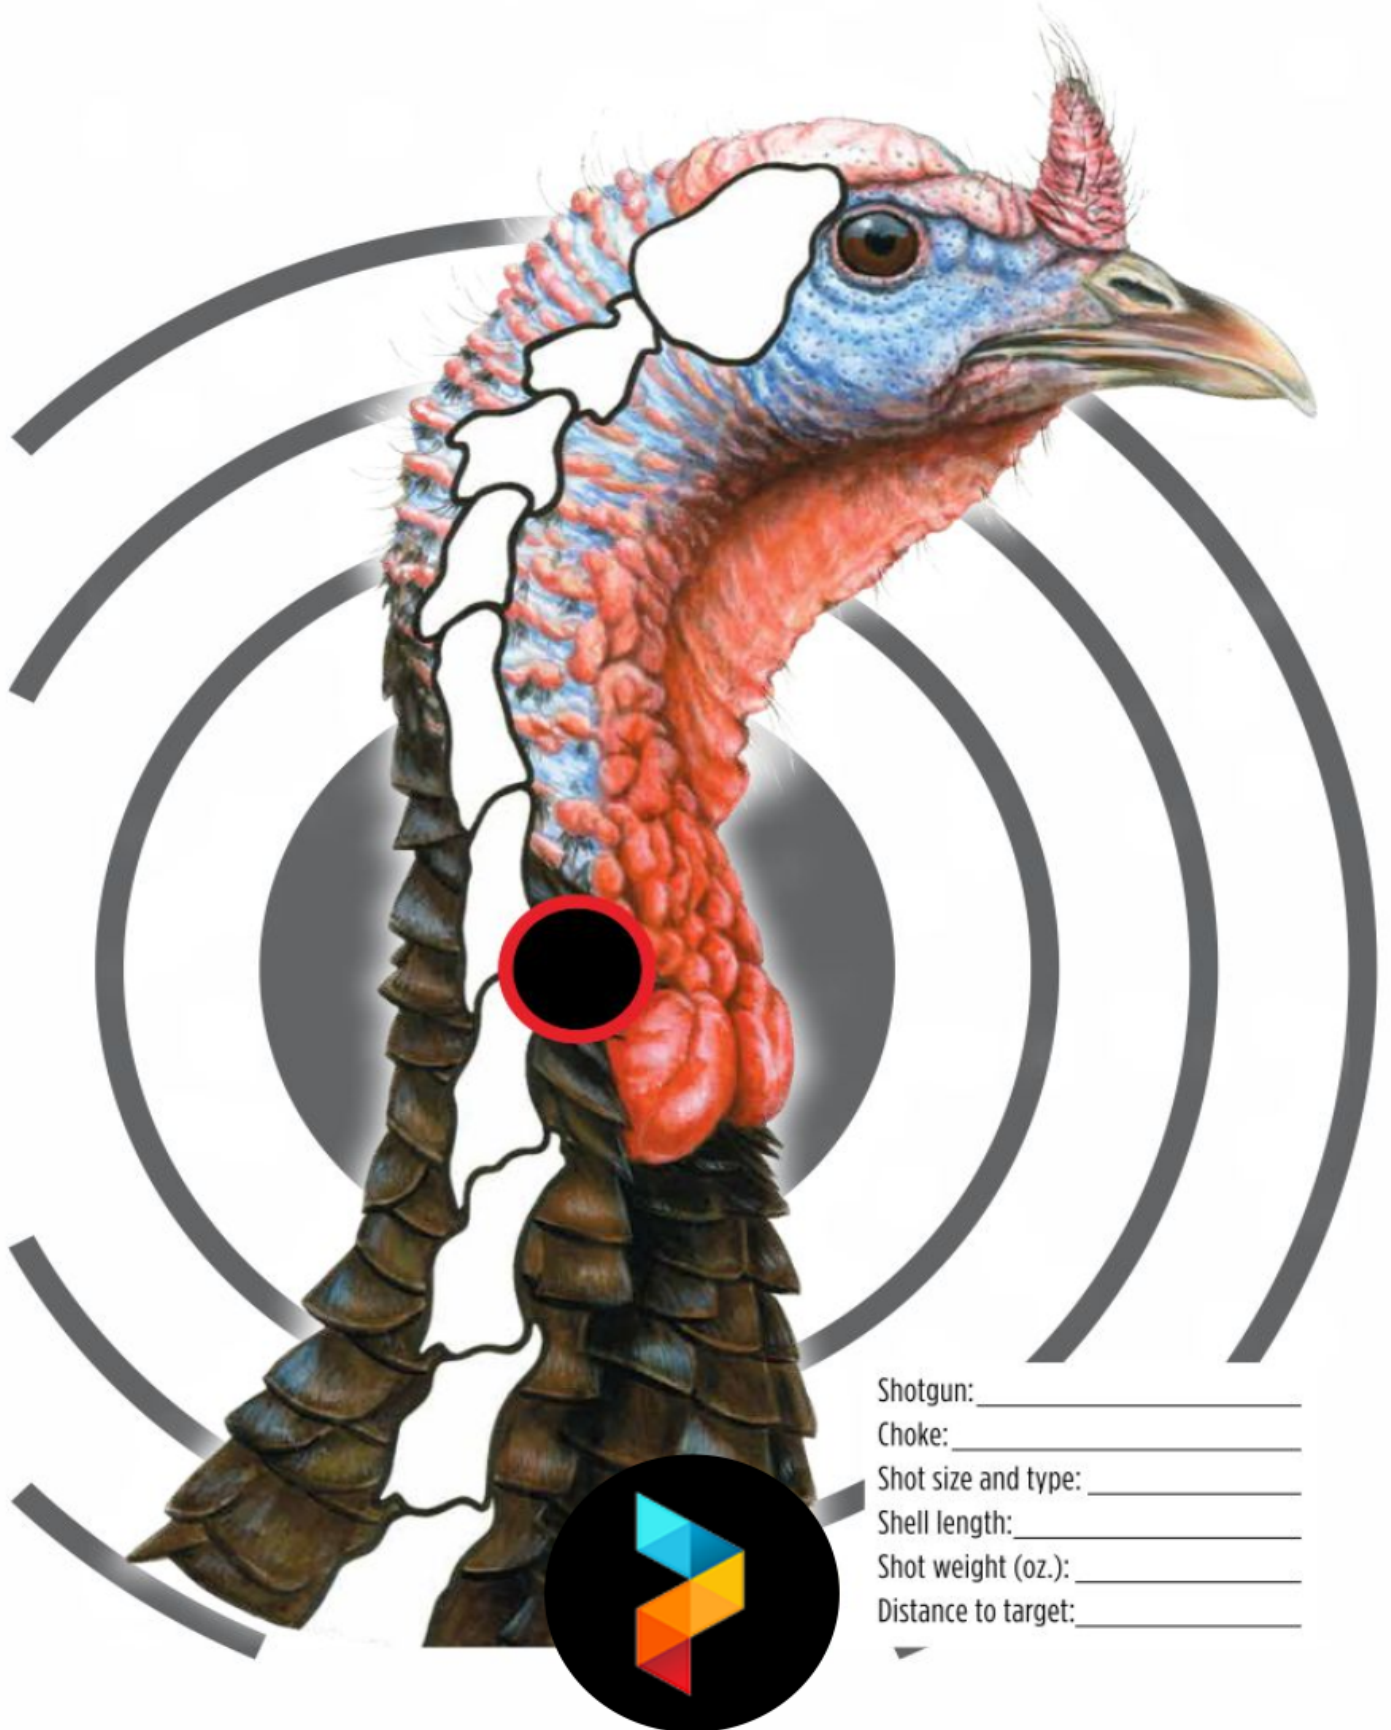

# Printable Turkey Target Real Size

Shotgun: \_\_\_\_\_  
Choke: \_\_\_\_\_  
Shot size and type: \_\_\_\_\_  
Shell length: \_\_\_\_\_  
Shot weight (oz.): \_\_\_\_\_  
Distance to target: \_\_\_\_\_