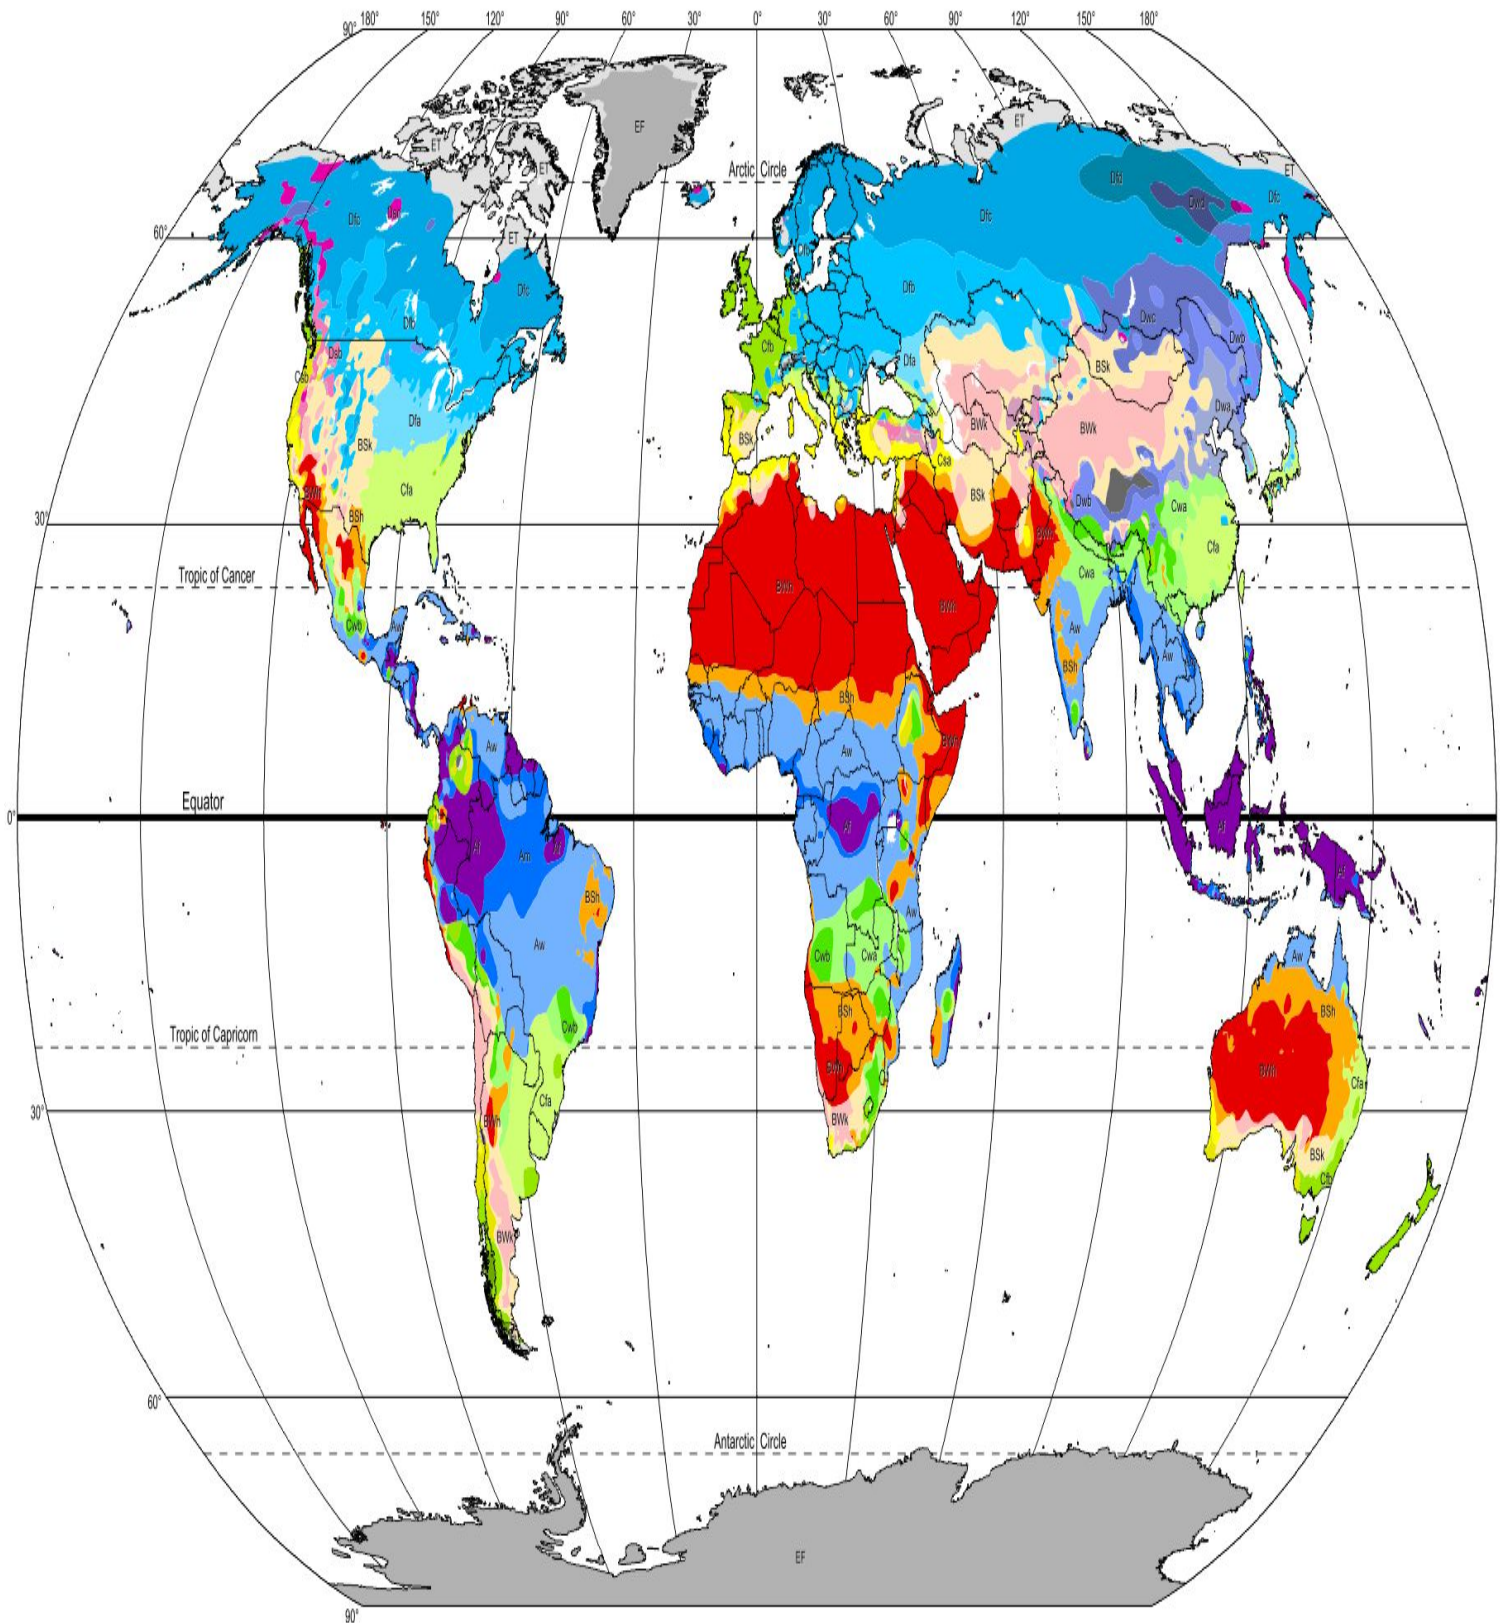

# Köppen-Geiger World Climate Classification

| TROPICAL | ARID | TEMPERATE |     |     | COLD |     |     | POLAR   |
|----------|------|-----------|-----|-----|------|-----|-----|---------|
| Af       | BWh  | Csa       | Cwa | Cfa | Dsa  | Dwa | Dfa | ET      |
| Am       | BWk  | Csb       | Cwb | Cfb | Dsb  | Dwb | Dfb | EF      |
| Aw       | BSh  | Csc       | Cwc | Cfc | Dsc  | Dwc | Dfc | ETH/EFH |
|          | BSk  |           |     |     | Dsd  | Dwd | Dfd |         |